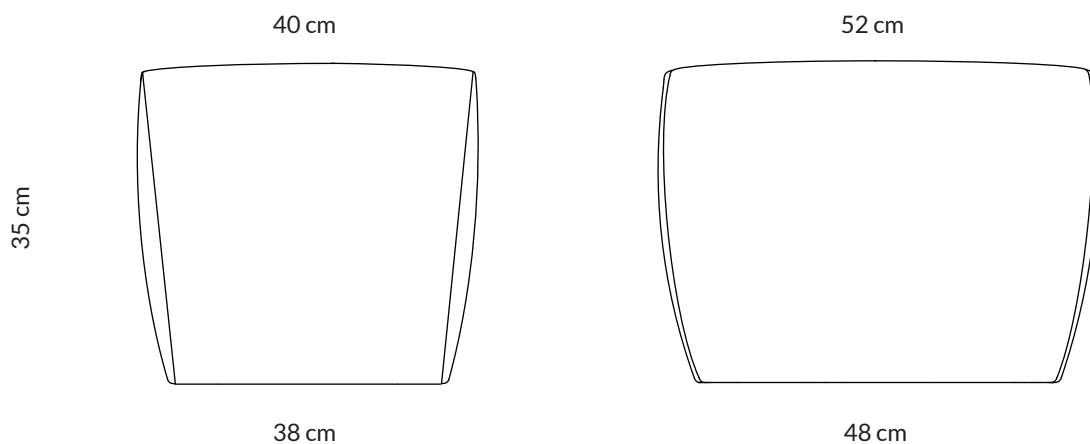

## BIG BAO

2017 design Viola Tonucci

---

ITA / Pouf in cuoio piegato come un origami.

All'interno è riempito con gomma poliuretana ignifuga e tavoletta in legno certificato TSCA.

---

ENG / Leather ottoman folded as an origami, to set its shape.

The inside is made out of a fireproof polyurethane supported by a certified TSCA wooden Board.

---

DIMENSIONI DIMENSIONS	DIMENSIONI IMBALLO PACKAGE DIMENSIONS	PESO LORDO GROSS WEIGHT	VOLUME IMBALLO PACKAGE VOLUME
50x40x35 cm 19x15x13 in	60x48x42 cm 24x19x17 in	8 Kg	0.120 m <sup>3</sup>